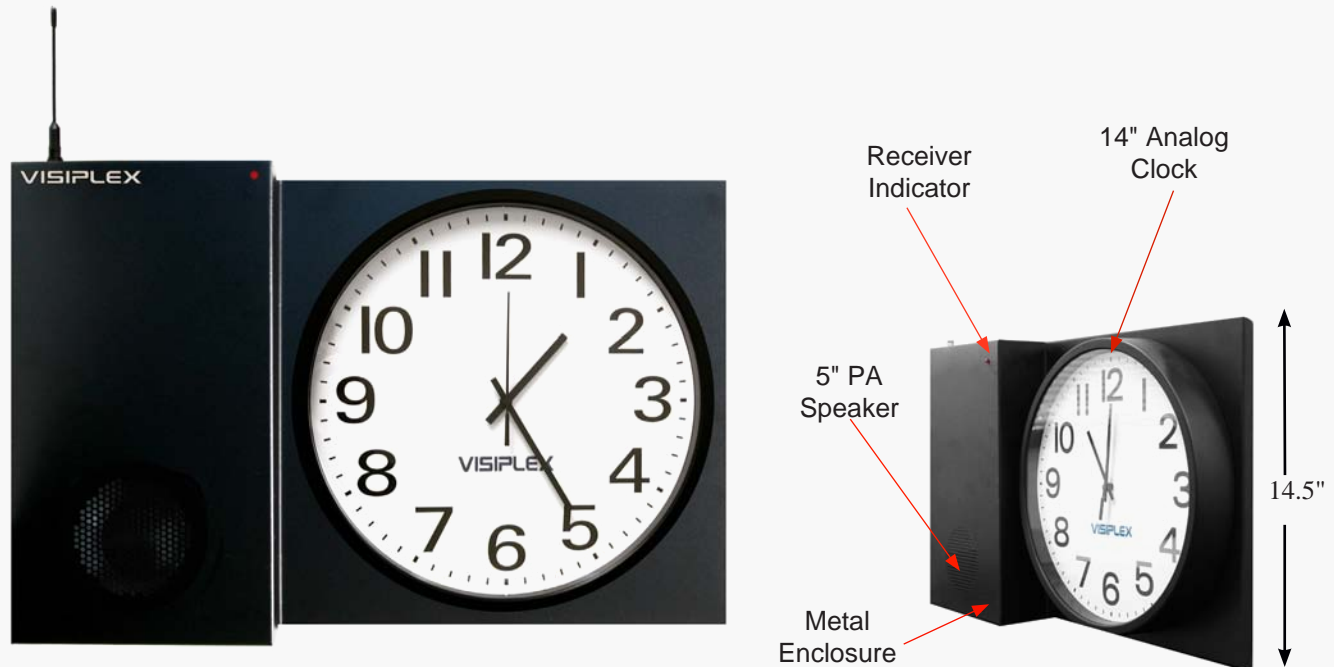

TS1521 Wireless PA Speaker/Bell with 14" Synchronized Clock

The TS1521 is a unique wireless Public Address speaker that comes with an attached 14" synchronized analog clock to provides easy time, audio and bell solutions to a wide variety of application environments. Each TS1521 wireless unit is assigned a unique ID code to receive its own addressable voice messages and can also be assigned additional codes to receive group messages with other PA speakers and bell systems.

Specifications:

Dimensions:	22.5" L x 14.5" H x 3.4" Deep	Frequency:	148-174Mhz, 400-470MHz
Weight:	5.40 lb.	Paging format:	POCSAG, Narrow band
Power options:	90-240VAC 50/60Hz or 12V/3A	Synchronization:	1 or 6 Times/Day (user selectable)
Operating Temperature:	32° to 120°F	Receiver Sensitivity:	10uV/M
Humidity:	0%-95% Non-condensing	Channel spacing:	12.5KHz
Frame and lens:	Black metal frame with Poly-carbonate clock frame.	Audio Power:	15Watt
Viewing distance:	Up to 100 feet	Paging addresses:	Five cap codes
Clock face:	12.5" White color with optional custom logo	Limited Warranty	One-year Parts and Labor