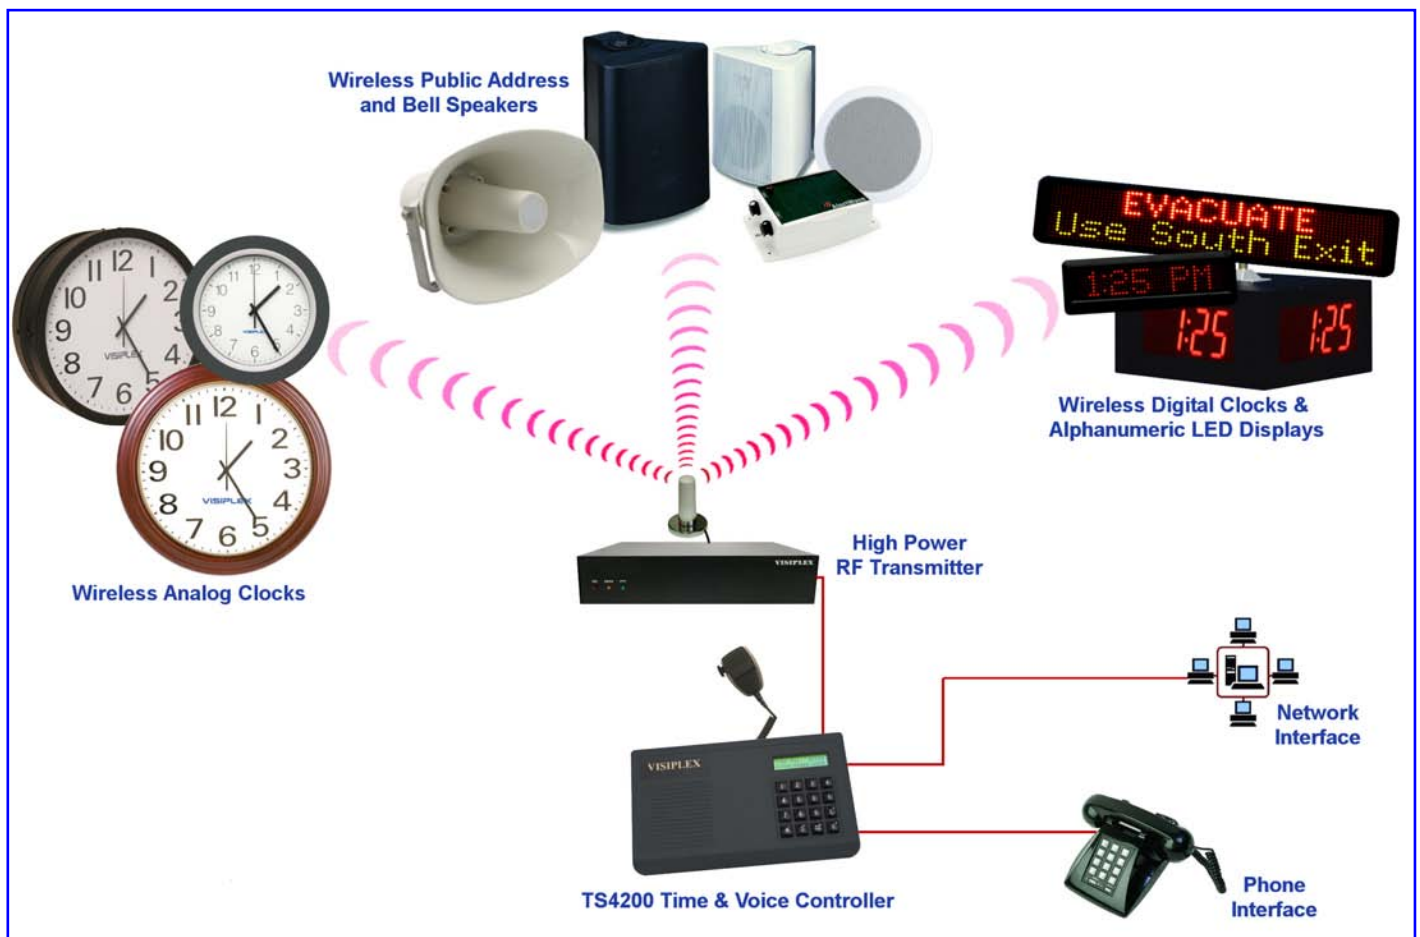

Technical Specifications

TS2031

Paging Format:	POCSAG 512/1200 BPS, voice and data with optional secured communication mode. Six capcodes for individual and group/zone paging.	Memory:	Eight (8) internal pre-programmed alert / bell tones and voice prompts. Optional voice storage for up to 20 user programmable messages.
Audio:	30-Watt, 113dB SPL - covers up to 2000SF	Interface:	Built-in RS-232 port for PC programming and setup.
Frequency Response:	250Hz - 10KHz (250Hz - 4600Hz in a live voice mode)	Temperature:	-4° to 131°F
RF Band:	FM, narrow band, VHF 148 -174MHz and UHF 400 - 470MHz	Power:	Operates from a 12VDC 3A AC power adaptor.
Power Backup:	Integrated battery option that can provide power for up to 48 hours in standby mode and 60 minutes in full power continuous activation mode.	Weight:	Speaker:3.09 lb. Control Box: 2.15 lb. (2.90 lb. with internal battery)
Material/Finish:	Aluminum Off-White, Powder coating.	Dimensions:	Speaker: 11.22" x 10.91" x 8.94" , Control Box: 7.5" wide x 5.1" high x 2.7" deep.

TimeSync - Wireless Time & Voice Synchronization System

VISIPLX

877 918-8463
www.timesyncpro.com